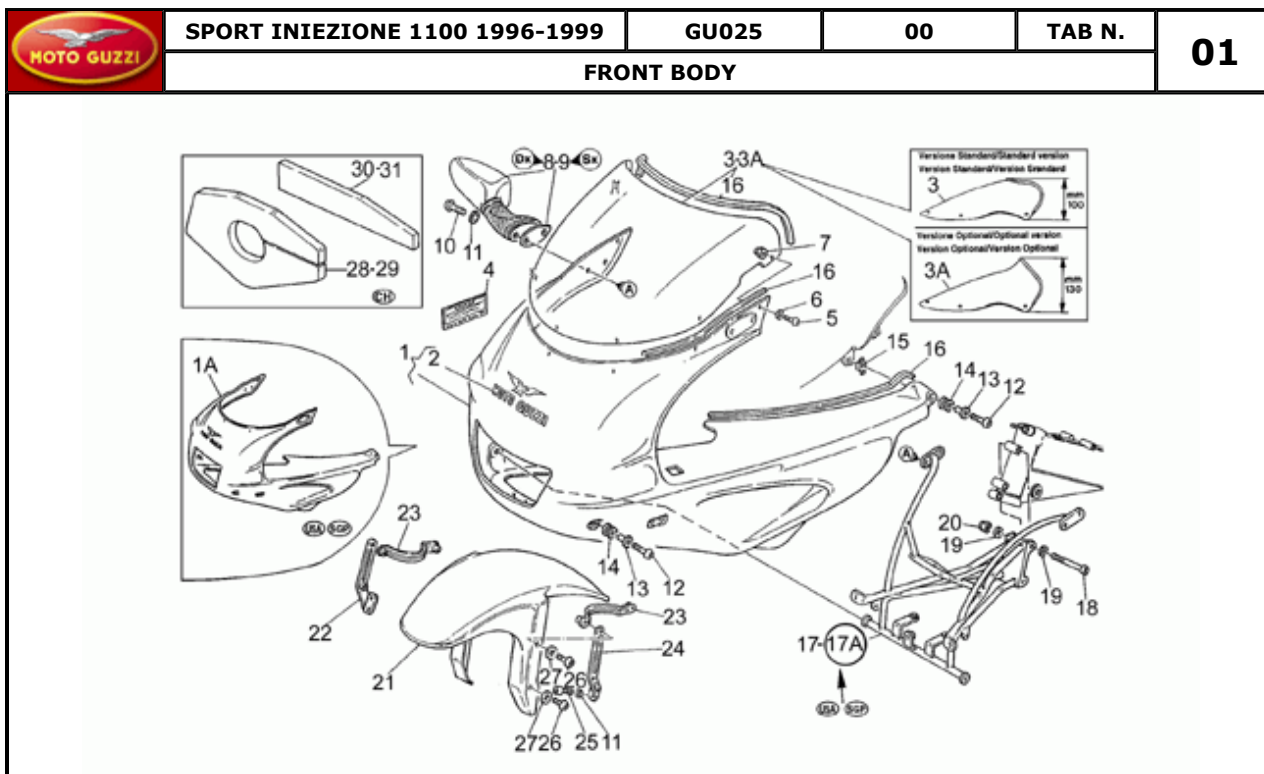

Pos.	Description	Year	I_M	Country	Version	Code	Q.ty	P.Cod.
1	Front fairing, blank	-	-	-	-	gr GU01575400	1	
	Front fairing, red	-	-	-	-	red GU01575401	1	
	Front fairing, yellow	-	-	-	-	yell GU01575402	1	
	Front fairing, black	-	-	-	-	bl GU01575403	1	
	Front fairing	-	-	SGP-USA	-	gr GU01575420	1	
	Front fairing	-	-	SGP-USA	-	red GU01575421	1	
	Front fairing	-	-	SGP-USA	-	yell GU01575422	1	
	Front fairing	-	-	SGP-USA	-	bl GU01575423	1	
2	"MotoGuzzi" decal,silver/black	-	-	-	-	GU01917500	1	
3	Windscreen	-	-	-	std	- GU37577205	1	
	Windscreen	-	-	-	opt	- GU37577206	1	
4	Decal "Attention"	-	-	SGP-USA	-	- GU30944400	1	
5	Screw	-	-	-	-	- GU98230515	6	
6	Nylon washer 5,5X12X1	-	-	-	-	- GU30577800	6	
7	Nut	-	-	-	-	- GU92630205	6	
8	RH rearview mirror	-	-	-	-	- GU30769400	1	
9	LH rearview mirror	-	-	-	-	- GU30769800	1	
10	Screw	-	-	-	-	- GU98230620	4	
11	Washer 6,4x10x0,7	-	-	-	-	- GU14217901	4	
12	Screw	-	-	-	-	- GU98230622	4	
13	Spacer D.6,5	-	-	-	-	- GU30576100	4	
14	Rubber spacer	-	-	-	-	- GU91551010	4	
15	Captive nut	-	-	-	-	- GU92660601	2	
16	Gasket PVC	-	-	-	-	- GU00823931080	1	
17	Instrum.holder frame	-	-	SGP-USA	C	- GU01590520	1	
	Instrum.holder frame	-	-	-	T	- GU01590500	1	
18	Screw	-	-	-	-	- GU98610360	2	
19	Washer	-	-	-	-	- GU95000206	4	
20	Nut M6x1	-	-	-	-	- GU92630206	2	
21	Front mudguard blank	-	-	-	-	gr GU01434401	1	
	Front mudguard	-	-	-	-	red GU01434402	1	
	Front mudguard	-	-	-	-	yell GU01434403	1	
	Front mudguard	-	-	-	-	bl GU01434404	1	
22	RH front mudguard supp.	-	-	-	-	- GU01435700	1