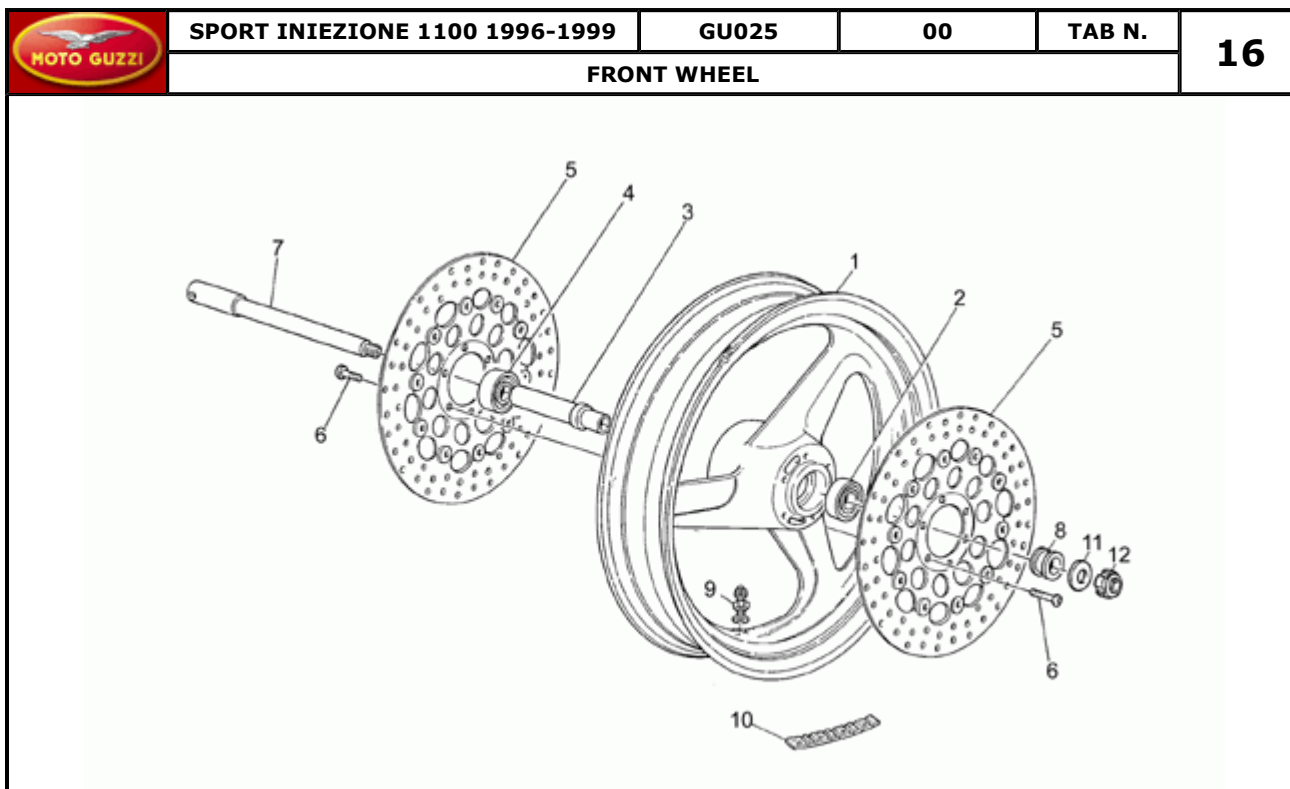

Pos.	Description	Year	I_M_	Country	Version	Code	Q.ty	P.Cod.
1	Front wheel	-	-	-	-	GU01610300	1	
2	Ball bearing 25x52x15	-	-	-	-	GU92205227	1	
3	Bearing internal spacer	-	-	-	-	GU01615300	1	
4	Bearing 20x52x15	-	-	-	-	GU92201821	1	
5	Front brake disc	-	-	-	-	GU37613305	2	
6	Hex socket screw M8x20	-	-	-	-	GU98230820	12	
7	Front wheel spindle	-	-	-	-	GU01614100	1	
8	Spacer	-	-	-	-	GU01616300	1	
9	Air valve	-	-	-	-	GU28617760	1	
10	Counterweight	-	-	-	-	GU14616150	1	
11	Washer	-	-	-	-	GU95004219	1	
12	Ring nut	-	-	-	-	GU93704160	1