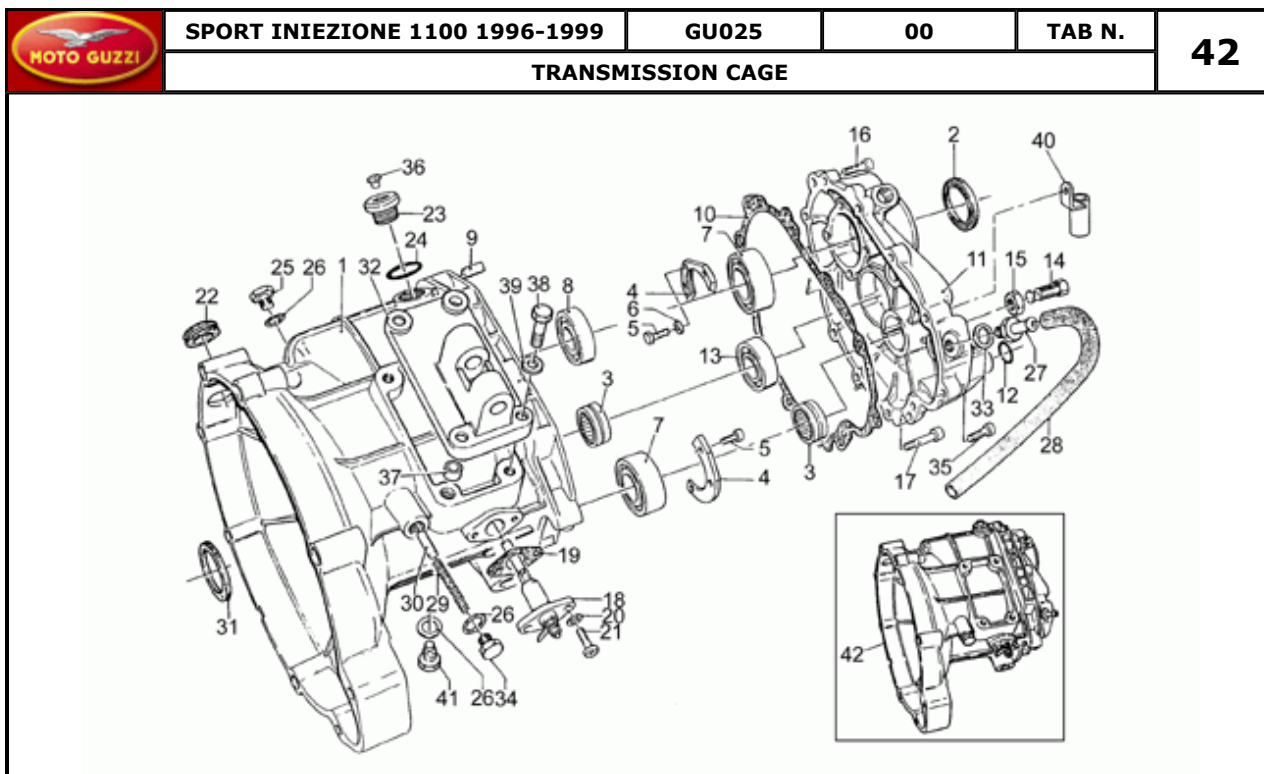

Pos.	Description	Year	I_M	Country	Version	Code	Q.ty	P.Cod.
1	Transmission cage	-	-	-	-	GU37200205	1	
2	Gasket ring 35x47x7	-	-	-	-	GU90403547	1	
3	Roller bearing 17x35x15	-	-	-	-	GU92256218	2	
4	Plate	-	-	-	-	GU14213803	2	
5	Hex socket screw M6X16	-	-	-	-	GU98622316	6	
6	Washer 6,4x10x0,7	-	-	-	-	GU14217901	6	
7	Ball bearing AF/AS 25x52	-	-	-	-	GU92218424	2	
8	Roller bearing AS 17x47x14	-	-	-	-	GU92234717	1	
9	Pin	-	-	-	-	GU95512081	2	
10	Gasket	-	-	-	-	GU14201110	1	
11	Box cover	-	-	-	-	GU37200805	1	
12	O-ring 13,95x2,92	-	-	-	-	GU90706140	1	
13	Ball bearing AP 17x47x14	-	-	-	-	GU92201417	1	
14	Screw	-	-	-	-	GU14237800	1	
15	Low nut M12x1,25	-	-	-	-	GU92602512	1	
16	Hex socket screw M6X25	-	-	-	-	GU98622325	9	
17	Screw M6X35	-	-	-	-	GU98620335	1	
18	Neutral indicator switch	-	-	-	-	GU12207200	1	
19	Gasket	-	-	-	-	GU12207700	1	
20	Washer 6,4x10x0,7	-	-	-	-	GU14217901	2	
21	Screw	-	-	-	-	GU98230615	2	
22	Plug	-	-	-	-	GU93180220	1	
23	Oil plug	-	-	-	-	GU12022600	1	
24	O-ring 20,24X2,62	-	-	-	-	GU90706203	1	
25	Oil level plug	-	-	-	-	GU95980214	1	
26	Gasket	-	-	-	-	GU10528900	3	
27	Oil breather valve	-	-	-	-	GU14204955	1	
28	Rubber pipe 12,5X7,8 5/16"	-	-	-	-	GU00823956080	1	
29	Lever return spring	-	-	-	-	GU94321067	1	
30	Pawl	-	-	-	-	GU55234700	1	
31	Gasket ring 35x47x7/6,5	-	-	-	-	GU90403548	1	
32	Gearbox housing support	-	-	-	-	GU30202300	1	
33	Gasket 8,25x15x1	-	-	-	-	GU12154200	1	
34	Plug	-	-	-	-	GU95980610	1