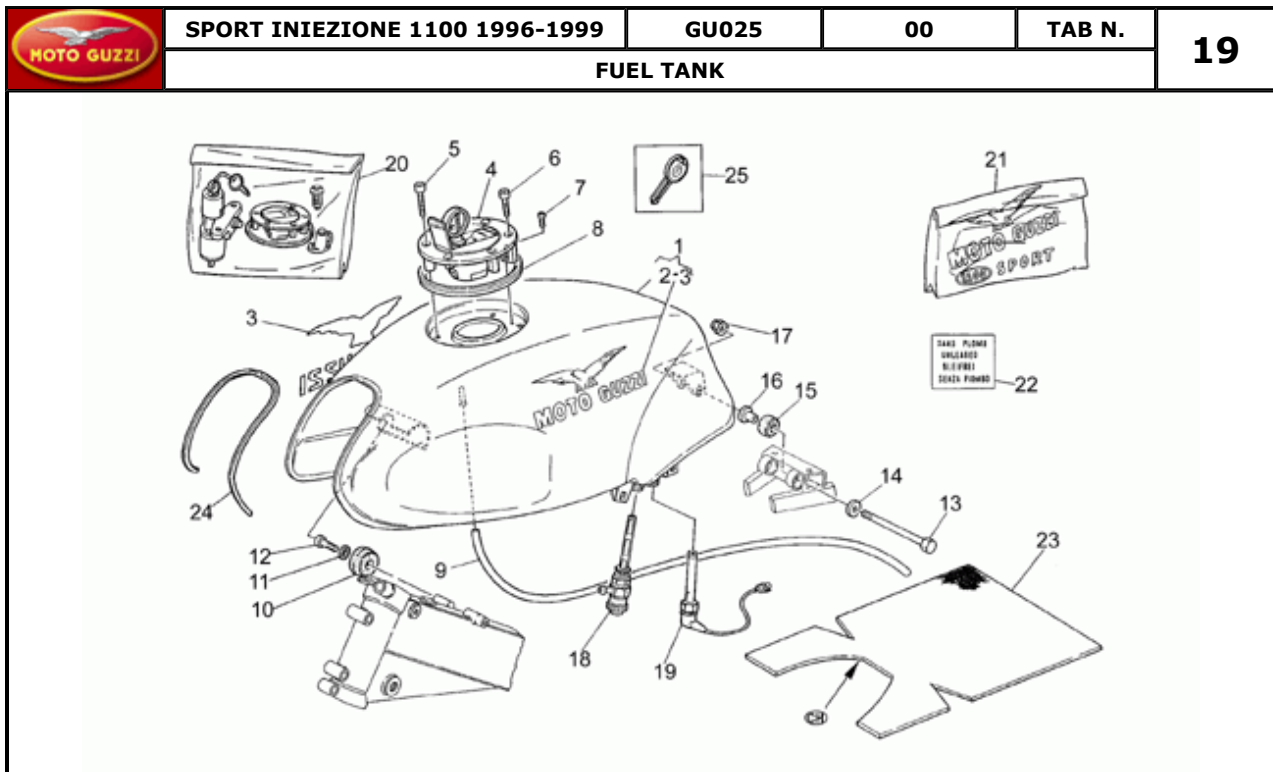

Pos.	Description	Year	I_M_	Country	Version	Code	Q.ty	P.Cod.
1	Fuel tank	-	-	-	red	GU01100201	1	
	Fuel tank	-	-	-	yell	GU01100202	1	
	Fuel tank	-	-	-	bl	GU01100203	1	
	Fuel tank	-	-	-	gr	GU01100200	1	
2	"Moto Guzzi" LH decal	-	-	-	-	GU01917900	1	
3	"Moto Guzzi" RH decal	-	-	-	-	GU01917800	1	
4	Fuel filler cap	-	-	-	-	GU01103920	1	
5	Screw M5X30	-	-	-	-	GU98620230	3	
6	Hex socket screw M5X10	-	-	-	-	GU98622210	3	
7	Screw	-	-	-	-	GU98622215	1	
8	Gasket	-	-	-	-	GU01101700	1	
9	Rubber pipe 5X9	-	-	-	-	GU00823944050	1	
10	Rubber spacer	-	-	-	-	GU66103415	2	
11	Washer 8,4X13X0,8	-	-	-	-	GU14615901	2	
12	Screw	-	-	-	-	GU98622420	2	
13	Screw	-	-	-	-	GU98052398	1	
14	Washer	-	-	-	-	GU95000206	1	
15	Rubber spacer	-	-	-	-	GU30107100	2	
16	T bush	-	-	-	-	GU30103500	2	
17	Nut M6x1	-	-	-	-	GU92630106	1	
18	Fuel cock	-	-	-	-	GU29105460	1	
19	Fuel level sensor	-	-	-	-	GU01103001	1	
20	Lock hardware kit	-	-	-	-	GU01736820	1	
21	Decal set	-	-	-	-	GU01923300	1	
22	Sticker	-	-	AUS-CH-UK	-	GU29995735	1	
23	Fuel tank cover	-	-	CH	-	GU01103800	1	
24	Gasket PVC	-	-	-	-	GU00823931080	1	
25	Non indented key blank	-	-	-	-	GU30735500	1