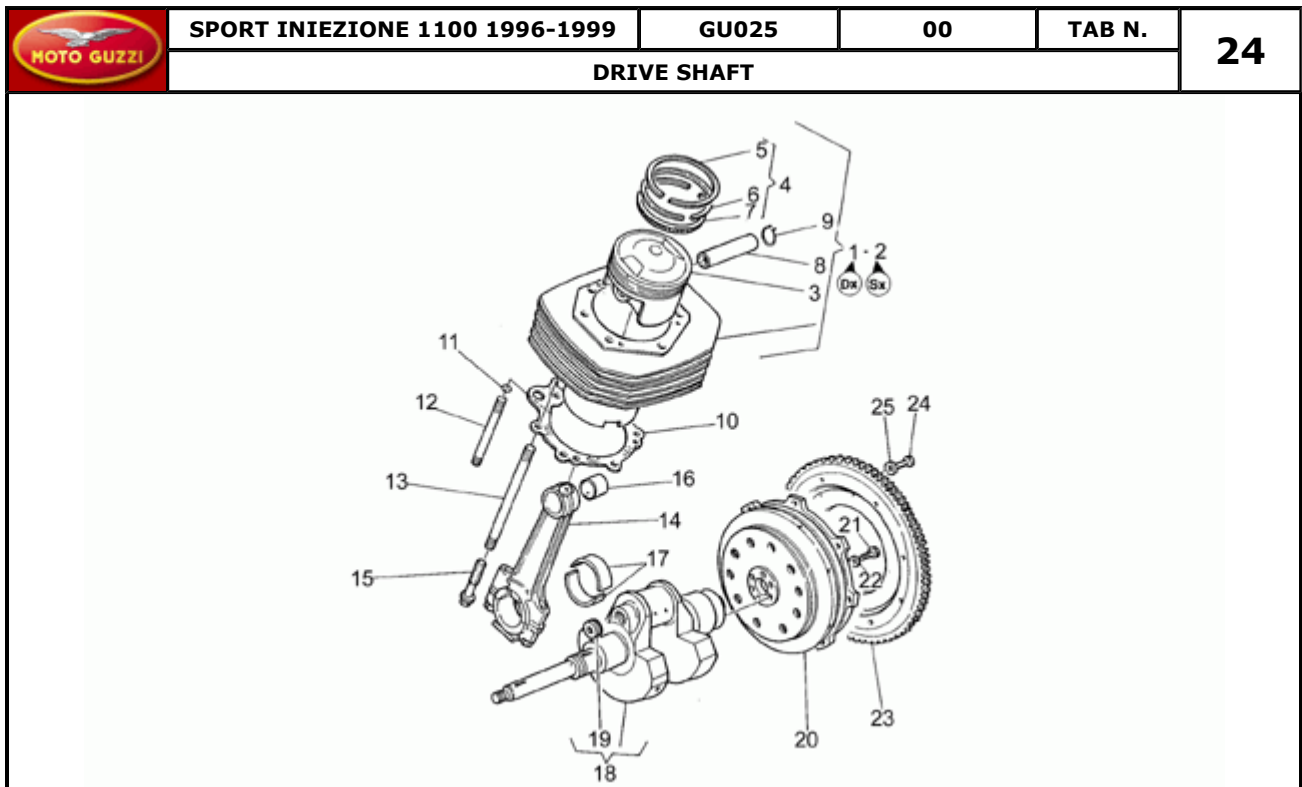

Pos.	Description	Year	I_M	Country	Version	Code	Q.ty	P.Cod.
1	RH cylinder assy., grey	-	-	-	-	GU37060005	1	
2	LH cylinder assy., grey	-	-	-	-	GU37060105	1	
3	Piston	-	-	-	-	GU37060406	2	
4	Pistonring set	-	-	-	-	GU30060660	2	
5	Piston ring	-	-	-	-	GU30060760	2	
6	Piston ring	-	-	-	-	GU30060960	2	
7	Piston ring	-	-	-	-	GU30061060	2	
8	Piston pin	-	-	-	-	GU30061241	2	
9	Stop ring	-	-	-	-	GU90351038	4	
10	Gasket	-	-	-	-	GU14020865	2	
11	O-ring 9x2	-	-	-	-	GU90706094	4	
12	Stud bolt	-	-	-	-	GU12021800	4	
13	Stud bolt	-	-	-	-	GU12021700	8	
14	Connecting rod	-	-	-	-	GU37061506	2	
15	Connecting rod screw	-	-	-	-	GU37062206	4	
16	Bush	-	-	-	-	GU91112128	2	
17	Bearing half-shell	-	-	-	std	GU37062005	4	
	Bearing half-shell 0,254 mm	-	-	-	M	GU37062006	4	
	Bearing half-shell 0,508 mm	-	-	-	M	GU37062007	4	
	Bearing half-shell 0,762 mm	-	-	-	M	GU37062008	4	
18	Crankshaft cpl.	-	-	-	-	GU37064106	1	
19	Plug	-	-	-	-	GU37065405	1	
20	Flywheel	-	-	-	-	GU01067000	1	
21	Screw M8X25	-	-	-	-	GU12067701	6	
22	Washer 8,4X13X0,8	-	-	-	-	GU14615901	6	
23	Chain ring	-	-	-	-	GU37067905	1	
24	Screw TCEI M6x12	-	-	-	-	GU37067705	8	
25	Washer 6,4x10x0,7	-	-	-	-	GU14217901	8