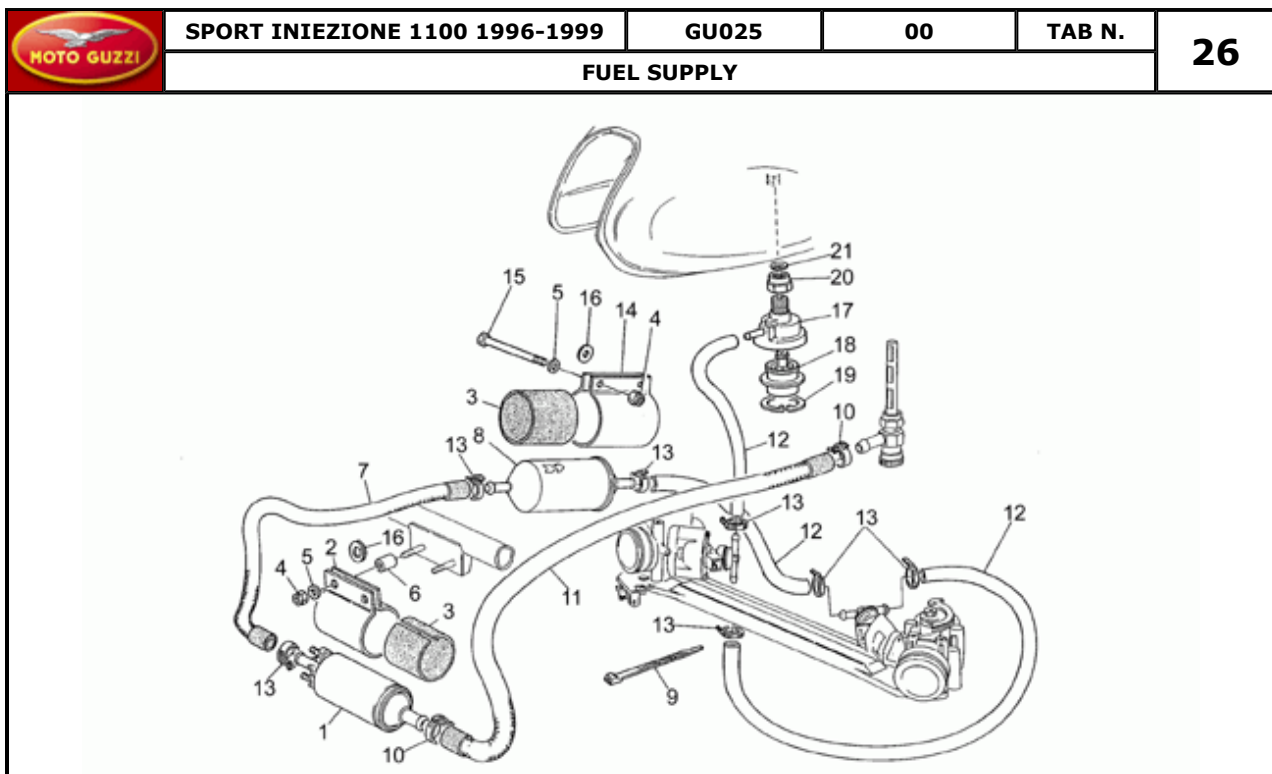

Pos.	Description	Year	I_M_	Country	Version	Code	Q.ty	P.Cod.
1	Fuel pump	-	-	-	-	GU29107261	1	
2	Hose clamp	-	-	-	-	GU30107300	1	
3	Support rubber part	-	-	-	-	GU30105800	2	
4	Nut M6x1	-	-	-	-	GU92630206	4	
5	Washer	-	-	-	-	GU95000206	4	
6	Spacer	-	-	-	-	GU91180618	2	
7	Pipe from p"ump to filter	-	-	-	-	GU30106100	1	
8	Fuel filter	-	-	-	-	GU30106000	1	
9	Hose clamp 8,8x185	-	-	-	-	GU30609600	4	
10	Hose clamp	-	-	-	-	GU12157900	2	
11	Pipe	-	-	-	-	GU01106500	1	
12	Pipe SAEJ30R9	-	-	-	-	GU00823952080	1	
13	Hose clamp	-	-	-	-	GU93305017	7	
14	Hose clamp	-	-	-	-	GU30113800	1	
15	Screw	-	-	-	-	GU98052370	2	
16	Washer 6,4x12x1,2	-	-	-	-	GU95100141	4	
17	Voltage regulator support	-	-	-	-	GU01112900	1	
18	Fuel pressure regulator	-	-	-	-	GU01112800	1	
19	Circlip	-	-	-	-	GU90272037	1	
20	Ring nut	-	-	-	-	GU30105200	1	
21	Gasket	-	-	-	-	GU90714103	1