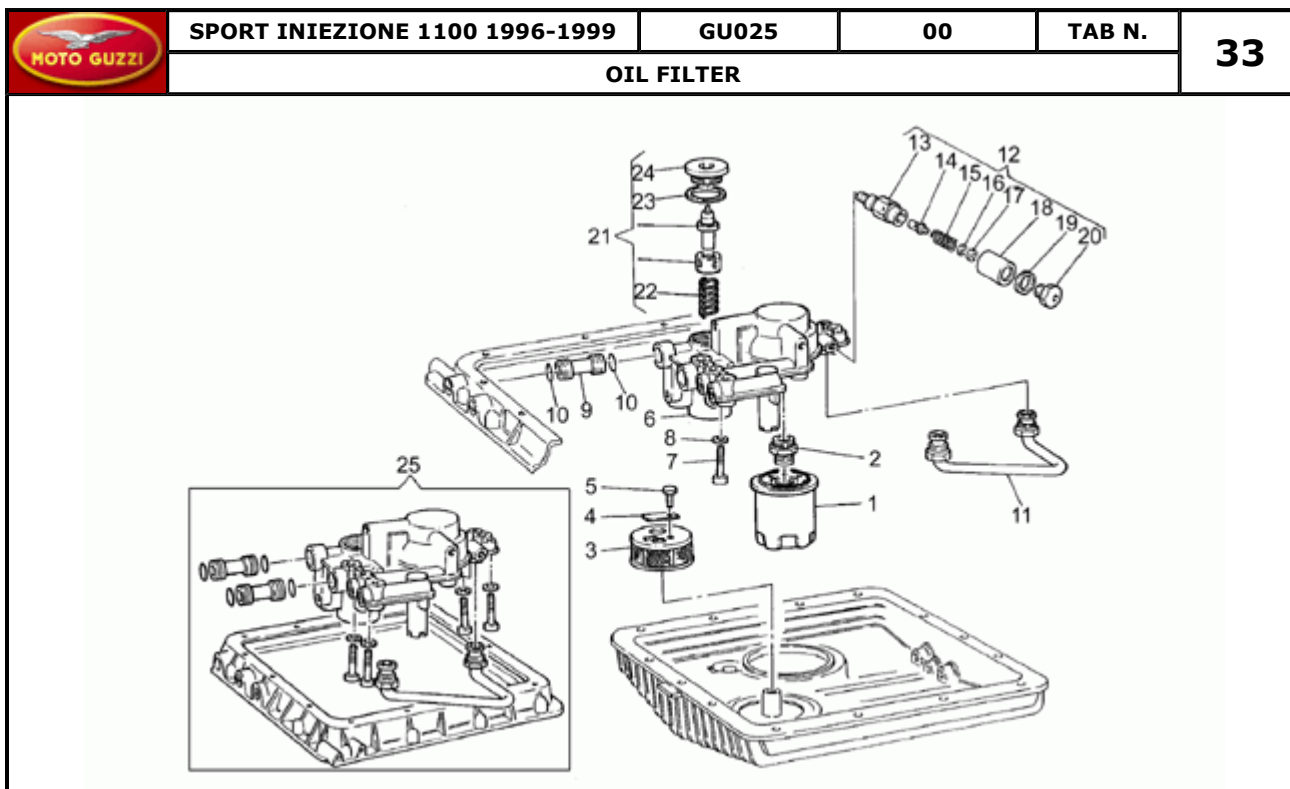

Pos.	Description	Year	I_M	Country	Version	Code	Q.ty	P.Cod.
1	Oil filter	-	-	-	-	GU30153000	1	
2	Union	-	-	-	-	GU30003800	1	
3	Oil filter	-	-	-	-	GU01152200	1	
4	Plate	-	-	-	-	GU95187006	1	
5	Hex screw M6X16	-	-	-	-	GU98054316	1	
6	Support	-	-	-	-	GU01003800	1	
7	Screw	-	-	-	-	GU98620340	4	
8	Washer 6,15x11x0,8	-	-	-	-	GU95004206	4	
9	Hose union	-	-	-	-	GU01005500	2	
10	O-ring 13,95x2,92	-	-	-	-	GU90706140	4	
11	Pipe	-	-	-	-	GU01005701	1	
12	Oil valve cpl.	-	-	-	-	GU30158201	1	
13	Valve body	-	-	-	-	GU30158701	1	
14	Piston	-	-	-	-	GU30150900	1	
15	Spring	-	-	-	-	GU94321079	1	
16	Washer 6,15x11x0,8	-	-	-	-	GU95004206	1	
17	Washer	-	-	-	-	GU30158900	1	
18	Cup	-	-	-	-	GU30158800	1	
19	Washer 18,25x24x1	-	-	-	-	GU18144350	1	
20	Plug	-	-	-	-	GU30159000	1	
21	Thermostatic valve compl.	-	-	-	-	GU01163500	1	
22	Spring	-	-	-	-	GU20164010	1	
23	Copper gasket	-	-	-	-	GU01163700	1	
24	Plug	-	-	-	-	GU01163600	1	
25	Flange modification kit	-	-	-	R	GU01999502	1