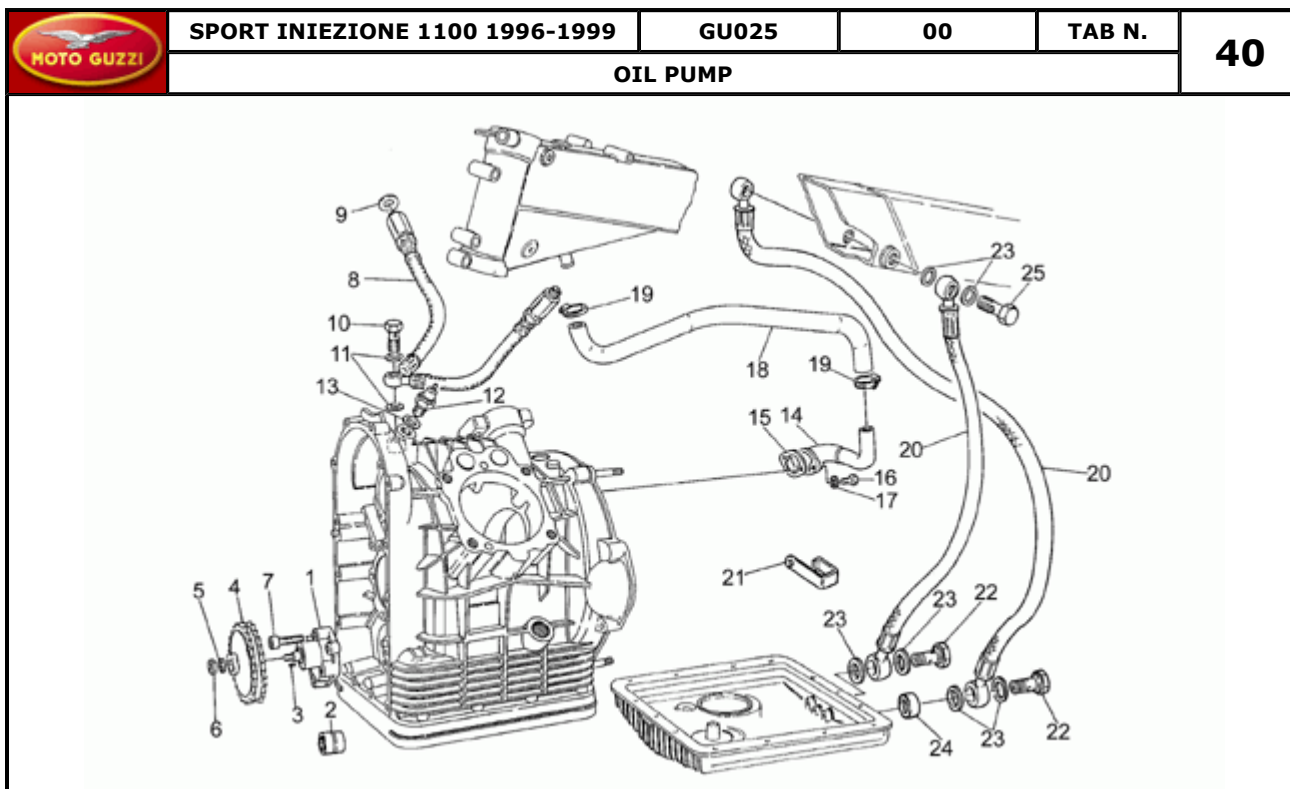

Pos.	Description	Year	I_M	Country	Version	Code	Q.ty	P.Cod.
1	Oil pump	-	-	-	-	GU30146400	1	
2	Roller bearing 10x22x20	-	-	-	-	GU92252210	1	
3	Transmission key	-	-	-	-	GU13148300	1	
4	Oil pump gear	-	-	-	-	GU30147700	1	
5	Spring washer	-	-	-	-	GU95120085	1	
6	Nut	-	-	-	-	GU92602308	1	
7	Screw M8X30	-	-	-	-	GU98622430	4	
8	Pipe	-	-	-	-	GU01153602	1	
9	Gasket	-	-	-	-	GU25656102	2	
10	Screw	-	-	-	-	GU95990037	1	
11	Gasket 8,25x15x1	-	-	-	-	GU12154200	2	
12	Pressure sensor	-	-	-	-	GU17768750	1	
13	Gasket 12,25	-	-	-	-	GU12006400	1	
14	Breather pipe	-	-	-	-	GU01007200	1	
15	Gasket	-	-	-	-	GU12007600	1	
16	Hex screw M6X20	-	-	-	-	GU98054320	2	
17	Washer 6,5x11x2	-	-	-	-	GU95120065	2	
18	Breather pipe	-	-	-	-	GU30157400	1	
19	Hose clamp	-	-	-	-	GU93305018	2	
20	Oil return pipe	-	-	-	-	GU01154600	2	
21	Pipe guide	-	-	-	-	GU01162800	1	
22	Oil pipe screw	-	-	-	-	GU01006600	2	
23	Gasket	-	-	-	-	GU10154200	10	
24	Spacer	-	-	-	-	GU91181613	2	
25	Bored screw	-	-	-	-	GU95990084	2